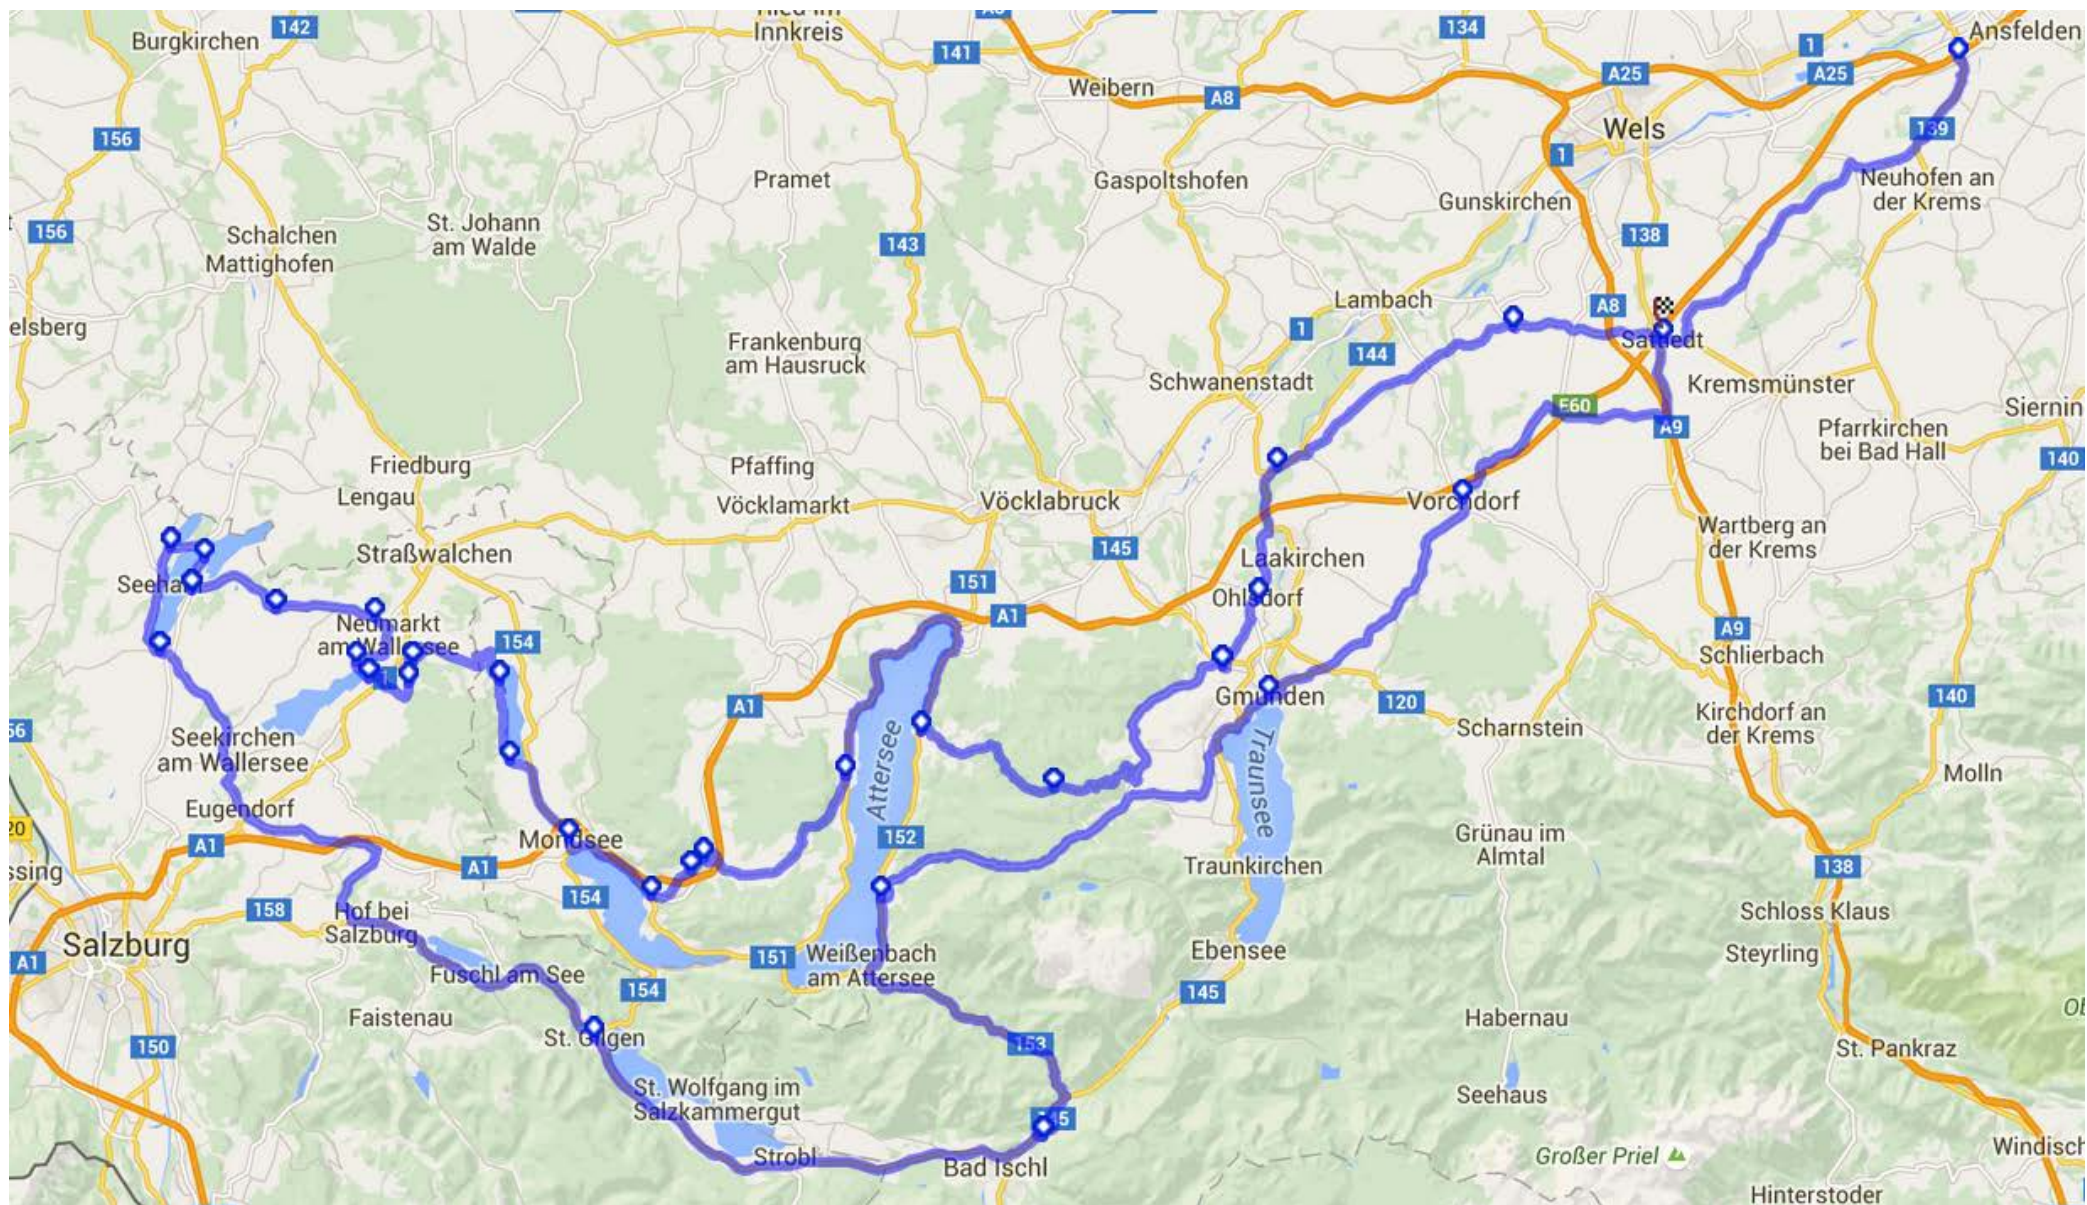

10 Seenrunde: Haidcenter – Steinerkirchen – Traunfall – Ohlsdorf – Pinsdorf – **Weyregg/Attersee** – Mondsee – Zellersee – Wallersee – Obertrumersee – Mattsee – Grabensee Fuschlsee – **Wolfgangsee** – **Traunsee** – Gmunden – Vorchdorf – Sattledt (ca. 350 km)

<http://www.motoplaner.de/#v4&48.1958,14.24761,1,0,0;48.07857,13.95746,1,0,0;48.01747,13.80435,1,0,0;47.96096,13.79198,1,0,0;47.9311,13.76823,1,0,0;47.87723,13.65816,1,0,0;47.90287,13.57241,1,0,0;47.88311,13.52326,1,0,0;47.84709,13.43154,1,0,0;47.84208,13.42288,1,0,0;47.83059,13.39677,1,0,0;47.85558,13.34281,1,0,0;47.88949,13.3047,1,0,0;47.9247,13.29714,1,0,0;47.93288,13.24076,1,0,0;47.9238,13.23903,1,0,0;47.92584,13.21273,1,0,0;47.93283,13.20451,1,0,0;47.95165,13.21676,1,0,0;47.95545,13.15155,1,0,0;47.96397,13.09711,1,0,0;47.97831,13.10568,1,0,0;47.98293,13.08309,1,0,0;47.93709,13.07612,1,0,0;47.76894,13.35962,1,0,0;47.72546,13.65463,1,0,0;47.83082,13.54614,1,0,0;47.9183,13.79937,1,0,0;48.00325,13.92539,1,0,0;48.07382,14.05571,1,0,0&&1,0>